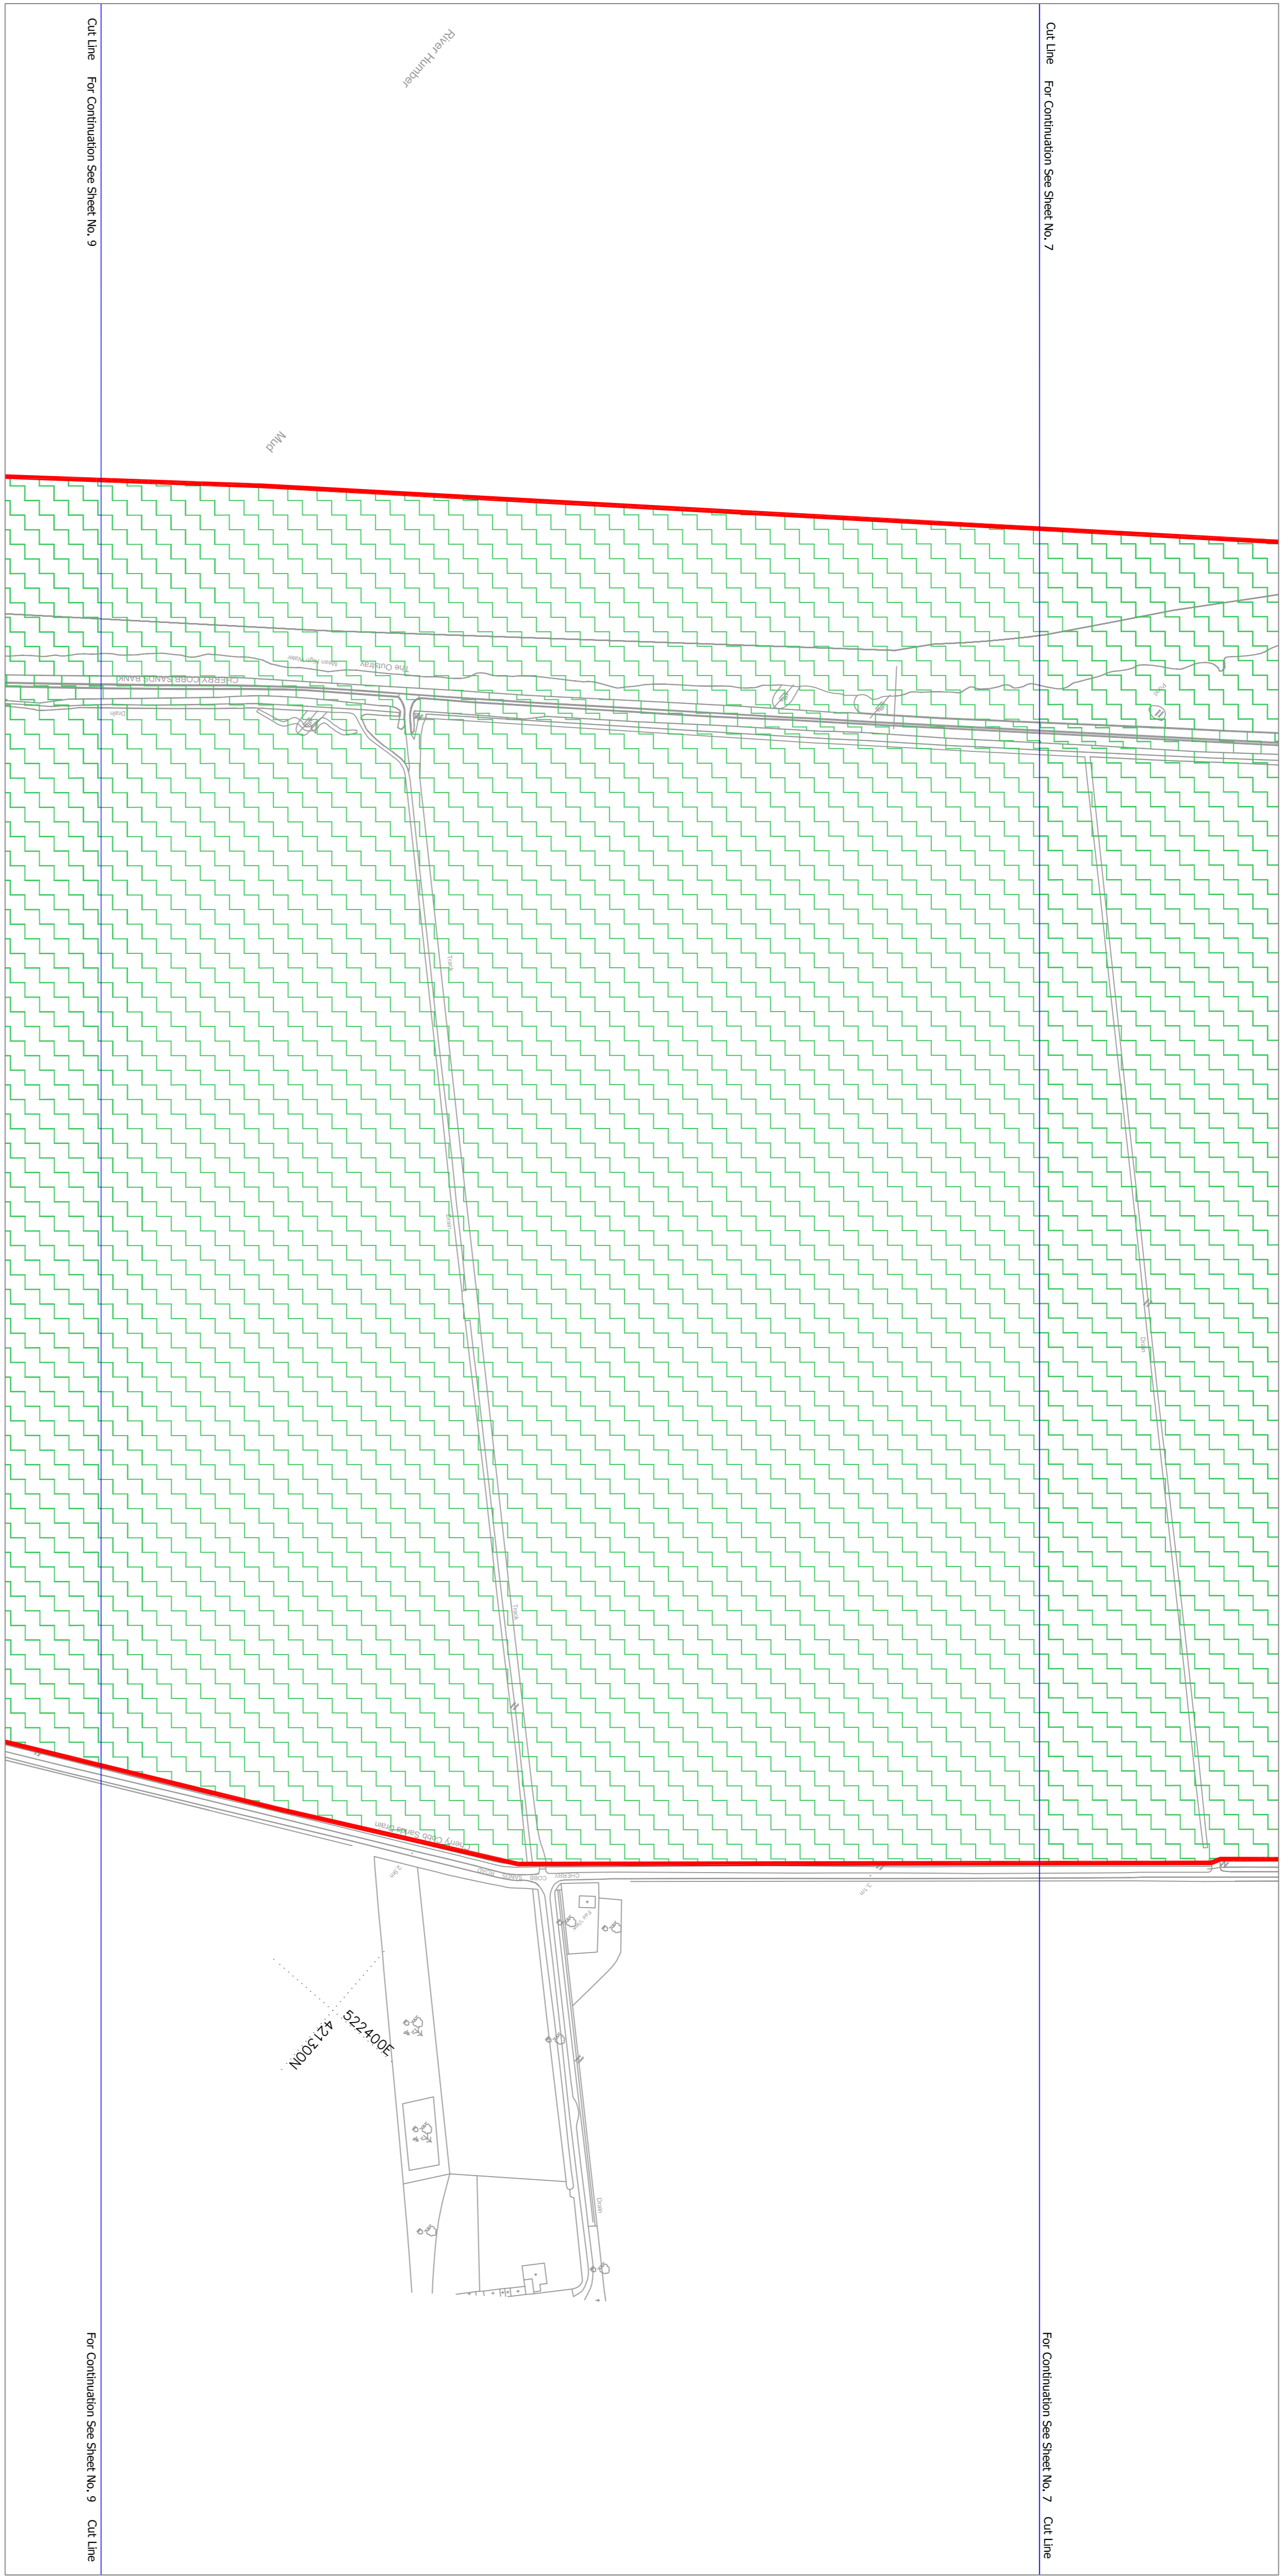

Planning Act 2008
ABLE Marine Energy Park
 EAST RIDING OF YORKSHIRE

KEY

- Development Consent Boundary
- Crown Land

Reproduced from the Ordnance Survey digital data with the permission of Ordnance Survey. Crown Copyright. Licence No. 10042700. Issued by Ordnance Survey through NISmaps Licence No. 010003672. Issued by emphasis

Crown Land Plan